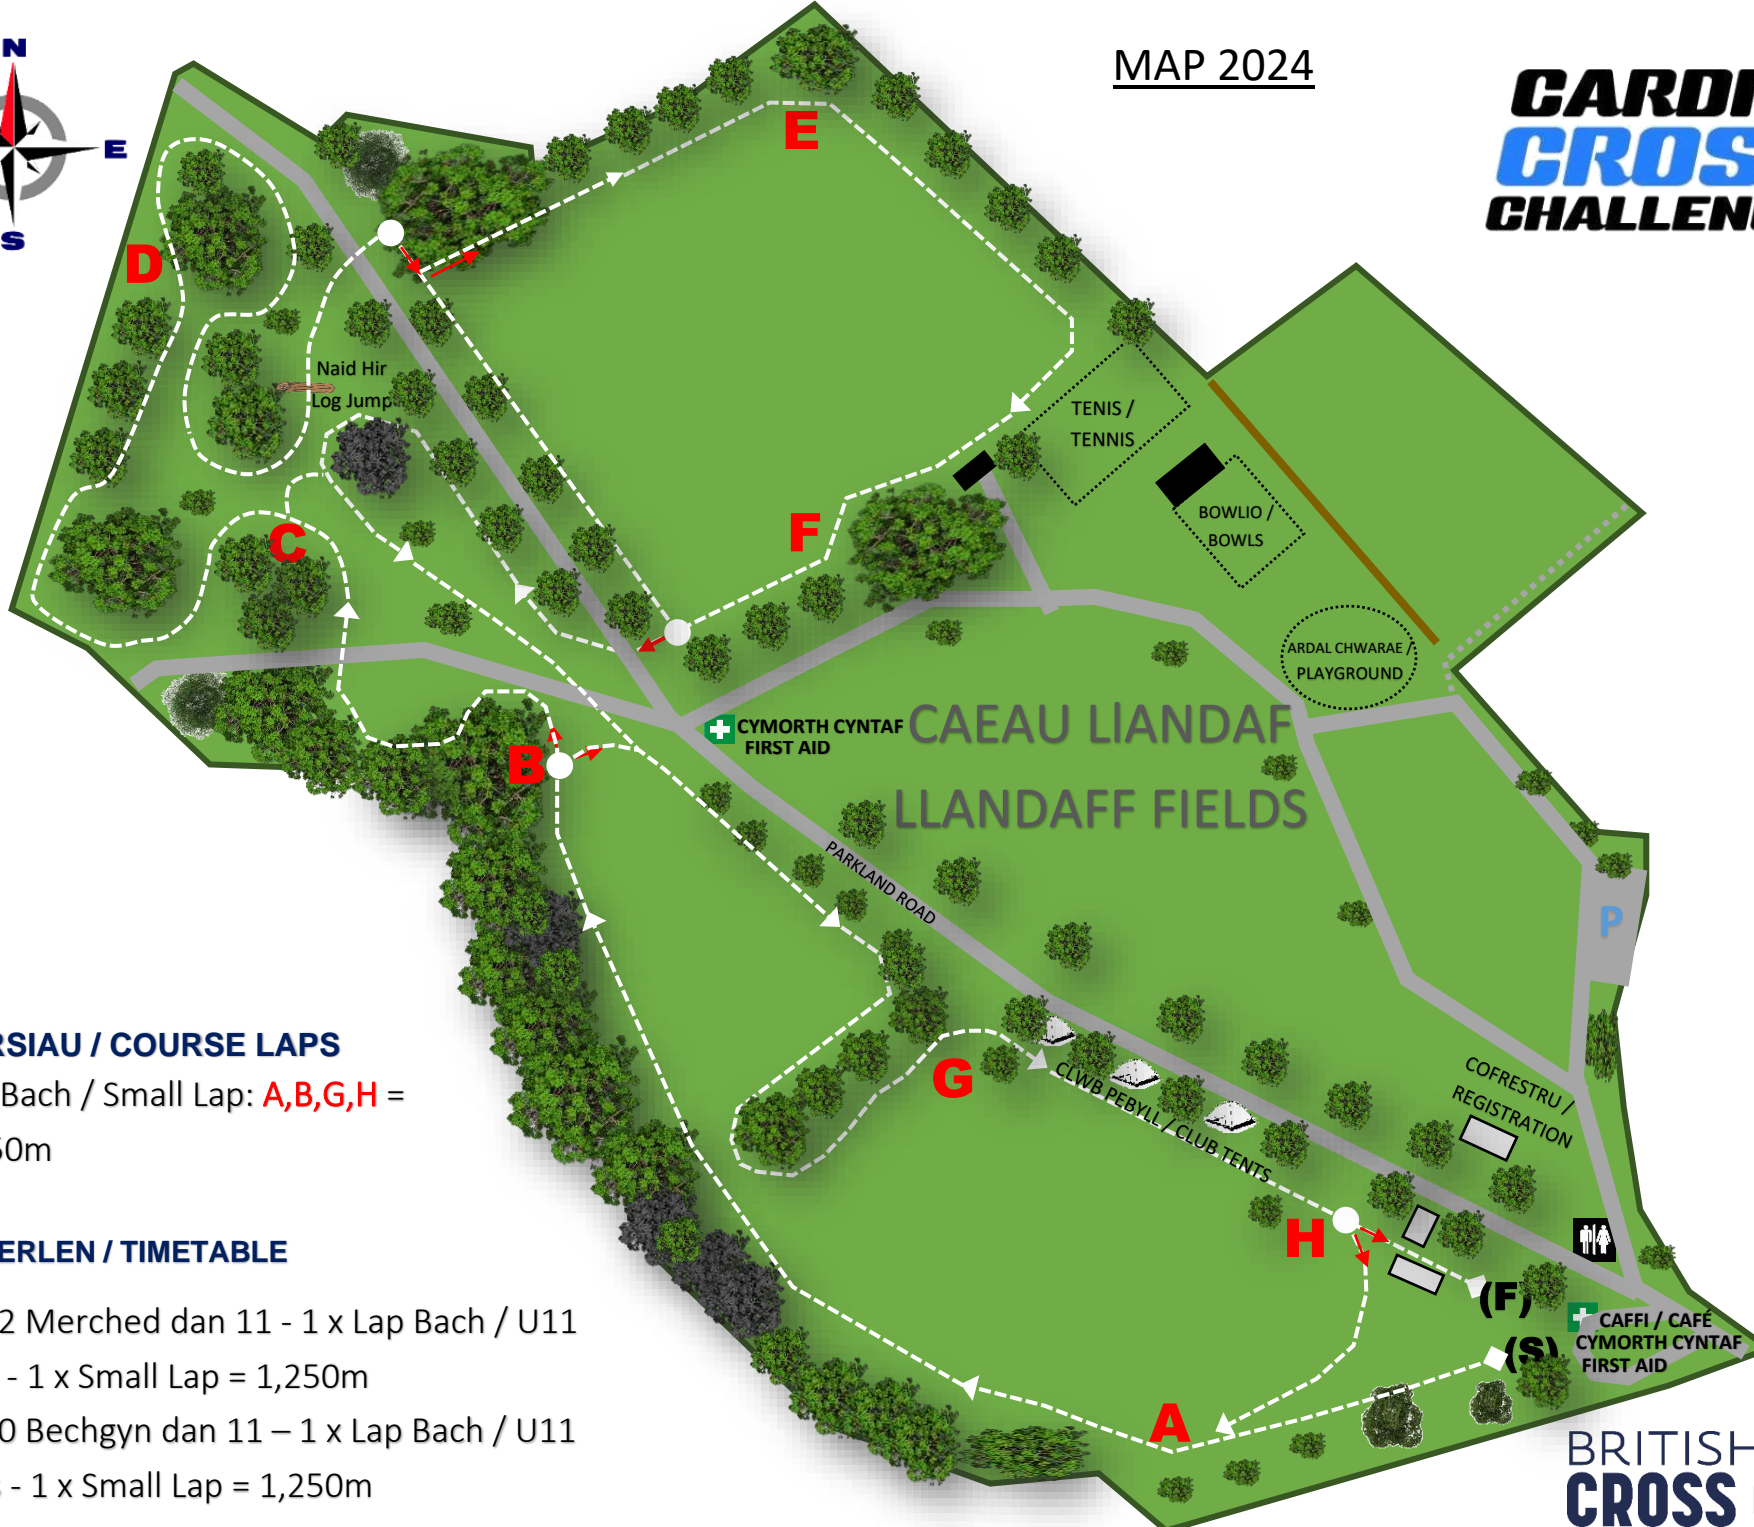

MAP 2024

**CARDIFF
CROSS
CHALLENGE** X

Urdd

WELSH ATHLETICS
ATHLETAU CYMRU

**BRITISH ATHLETICS
CROSS CHALLENGE**

CYRSIAU / COURSE LAPS

Lap Bach / Small Lap: **A,B,G,H** = 1,250m

AMSERLEN / TIMETABLE

11:02 Merched dan 11 - 1 x Lap Bach / U11

Girls - 1 x Small Lap = 1,250m

11:10 Bechgyn dan 11 – 1 x Lap Bach / U11

Boys - 1 x Small Lap = 1,250m